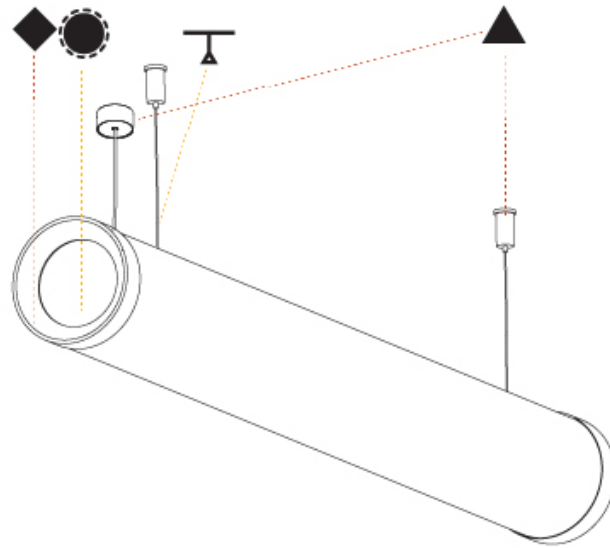

BUNGA PLUS SUSPENSION

A30703-

PROJECT
TYPE
SPECIFIER
QUANTITY
DATE

A