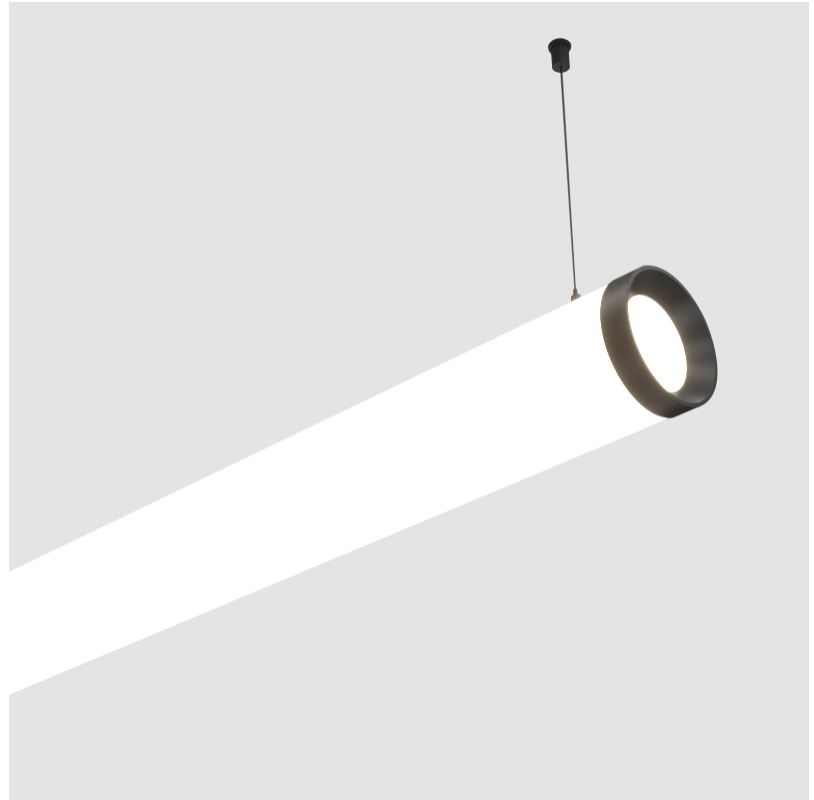

GENERAL

Series: Bunga Plus
Partner: Prolicht
Division: Architectural
Installation: Suspension
Product Type: Linear Profiles
Mounting Location: Ceiling

PHYSICAL

Shape: Cylinder
Length (mm): 1218
Length (in): 47 ¹⁵/₁₆
Width (mm): 115
Width (in): 4 1/2
Height (mm): 115
Height (in): 4 1/2
Max. Overall Height (mm): 2115
Max. Overall Height (in): 83 1/4
Weight (kg): 4.309
Weight (lbs): 9.499
Diffuser: PMMA - Opal
Fixture Finish: SSR / BKV / CWI / CRY / HAB / UFT / ITA / RUA / FTG / MYG / LOD / PUS / FRO / FUP / KIA / POP / BLS / SPG / MEY / GOH / CHC / COM / ABZ / JAG / OBR / MOS / ROR
Fixture Material: PMMA / Aluminum
Cable Details: 2000mm or 6000mm Transparent Cable
Upon Request: Cable colour - White / Black / Orange / Red

ELECTRICAL

Lamp Type: LED (Zhaga Standard)
Input Wattage (W): 20
Total Output Wattage (W): 16 / 12.8 (3500K)
Dimming: Non-Dimming / Phase Dimming (120Vac only) / 0-10V Dimming
Driver Included: Yes
Driver Location: Integrated
Driver Type: Constant Current - 120 / 277Vac
Driver Class: Class 2
Input Voltage (V): 120 - 277
Constant Current (MA): 350 / 400 (3500K)

LED

Color Temperature (°K): 3000 / 3500 / 4000
Max. Delivered Lumen (lm): 2210 / 2293 / 2340
CRI: >80 CRI
Lamp Life (hrs): 50000

OPTICAL

RATINGS AND CERTIFICATIONS

Certified By: Certified for North American Standards
IP rating: IP20