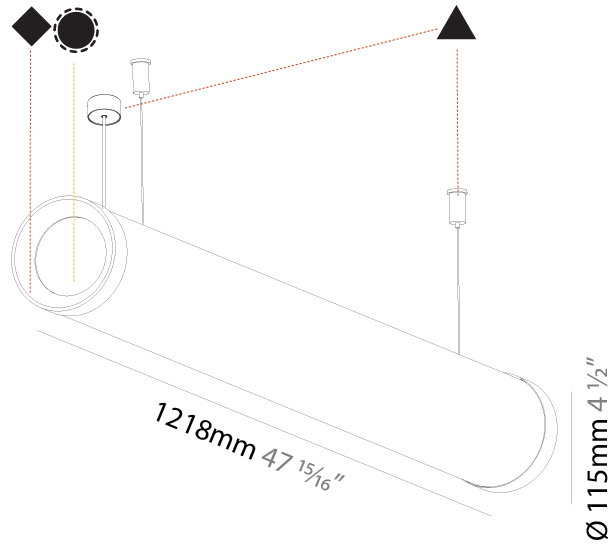

GENERAL

Series: Bunga Plus
Partner: Prolicht
Division: Architectural
Installation: Suspension
Product Type: Linear Profiles
Mounting Location: Ceiling

PHYSICAL

Shape: Cylinder
Length (mm): 1218
Length (in): 47 ¹⁵/₁₆
Width (mm): 115
Width (in): 4 1/2
Height (mm): 115
Height (in): 4 1/2
Max. Overall Height (mm): 2115
Max. Overall Height (in): 83 1/4
Weight (kg): 4.309
Weight (lbs): 9.499
Diffuser: PMMA - Opal
Fixture Finish: SSR / BKV / CWI / CRY / HAB / UFT / ITA / RUA / FTG / MYG / LOD / PUS / FRO / FUP / KIA / POP / BLS / SPG / MEY / GOH / CHC / COM / ABZ / JAG / OBR / MOS / ROR
Fixture Material: PMMA / Aluminum
Cable Details: 2000mm or 6000mm Transparent Cable
Upon Request: Cable colour - White / Black / Orange / Red

ELECTRICAL

Lamp Type: LED (Zhaga Standard)
Input Wattage (W): 20
Total Output Wattage (W): 16 / 12.8 (3500K)
Dimming: Non-Dimming / Phase Dimming (120Vac only) / 0-10V Dimming
Driver Included: Yes
Driver Location: Integrated
Driver Type: Constant Current - 120 / 277Vac
Driver Class: Class 2
Input Voltage (V): 120 - 277
Constant Current (MA): 350 / 400 (3500K)

LED

Color Temperature (°K): 3000 / 3500 / 4000
Max. Delivered Lumen (lm): 2210 / 2293 / 2340
CRI: >80 CRI
Lamp Life (hrs): 50000

OPTICAL

RATINGS AND CERTIFICATIONS

Certified By: Certified for North American Standards
IP rating: IP20