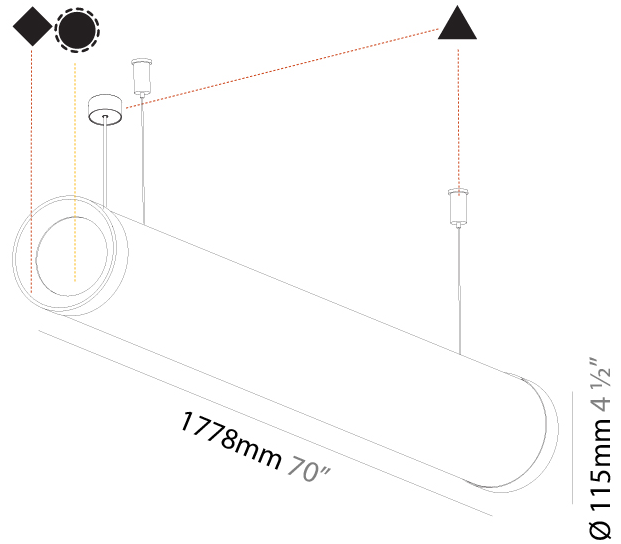

GENERAL

Series: Bunga Plus
Partner: Prolicht
Division: Architectural
Installation: Suspension
Product Type: Linear Profiles
Mounting Location: Ceiling

PHYSICAL

Shape: Cylinder
Length (mm): 1778
Length (in): 70
Width (mm): 115
Width (in): 4 1/2
Height (mm): 115
Height (in): 4 1/2
Max. Overall Height (mm): 2115
Max. Overall Height (in): 83 1/4
Weight (kg): 5.763
Weight (lbs): 12.705
Diffuser: PMMA - Opal
Fixture Finish: SSR / BKV / CWI / CRY / HAB / UFT / ITA / RUA / FTG / MYG / LOD / PUS / FRO / FUP / KIA / POP / BLS / SPG / MEY / GOH / CHC / COM / ABZ / JAG / OBR / MOS / ROR
Fixture Material: PMMA / Aluminum
Cable Details: 2000mm or 4000mm Transparent Cable
Upon Request: Cable colour - White / Black / Orange / Red

ELECTRICAL

Lamp Type: LED (Zhaga Standard)
Input Wattage (W): 30
Total Output Wattage (W): 24 / 19.2 (3500K)
Dimming: Non-Dimming / Phase Dimming (120Vac only) / 0-10V Dimming
Driver Included: Yes
Driver Location: Integrated
Driver Type: Constant Current - 120 / 277Vac
Driver Class: Class 2
Input Voltage (V): 120 - 277
Constant Current (MA): 350 / 400 (3500K)

LED

Color Temperature (°K): 3000 / 3500 / 4000
Max. Delivered Lumen (lm): 3320 / 3440 / 3510
CRI: >80 CRI
Lamp Life (hrs): 50000

OPTICAL

RATINGS AND CERTIFICATIONS

Certified By: Certified for North American Standards
IP rating: IP20