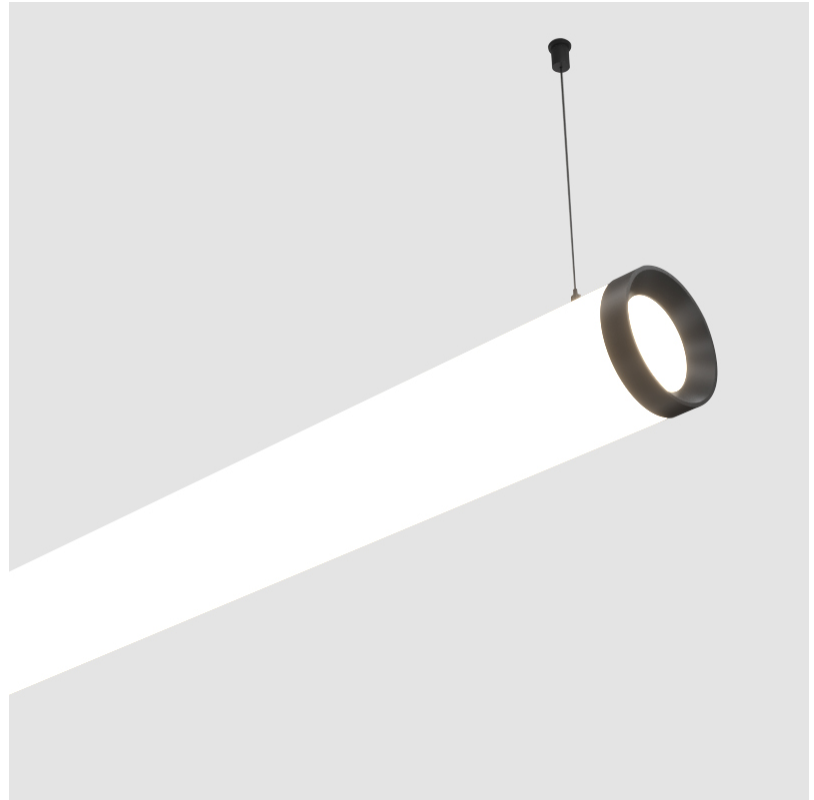

GENERAL

Series: Bunga Plus
Partner: Prolicht
Division: Architectural
Installation: Suspension
Product Type: Linear Profiles
Mounting Location: Ceiling

PHYSICAL

Shape: Cylinder
Length (mm): 1498
Length (in): 59
Width (mm): 115
Width (in): 4 1/2
Height (mm): 115
Height (in): 4 1/2
Max. Overall Height (mm): 2115
Max. Overall Height (in): 83 1/4
Weight (kg): 5.038
Weight (lbs): 11.106
Diffuser: PMMA - Opal
Fixture Finish: SSR / BKV / CWI / CRY / HAB / UFT / ITA / RUA / FTG / MYG / LOD / PUS / FRO / FUP / KIA / POP / BLS / SPG / MEY / GOH / CHC / COM / ABZ / JAG / OBR / MOS / ROR
Fixture Material: PMMA / Aluminum
Cable Details: 2000mm or 4000mm Transparent Cable
Upon Request: Cable colour - White / Black / Orange / Red

ELECTRICAL

Lamp Type: LED (Zhaga Standard)
Input Wattage (W): 25
Total Output Wattage (W): 20 / 16 (3500K)
Dimming: Non-Dimming / Phase Dimming (120Vac only) / 0-10V Dimming
Driver Included: Yes
Driver Location: Integrated
Driver Type: Constant Current - 120 / 277Vac
Driver Class: Class 2
Input Voltage (V): 120 - 277
Constant Current (MA): 350 / 500 (3500K)

LED

Color Temperature (°K): 3000 / 3500 / 4000
Max. Delivered Lumen (lm): 2770 / 2862 / 2920
CRI: >80 CRI
Lamp Life (hrs): 50000

OPTICAL

RATINGS AND CERTIFICATIONS

Certified By: Certified for North American Standards
IP rating: IP20