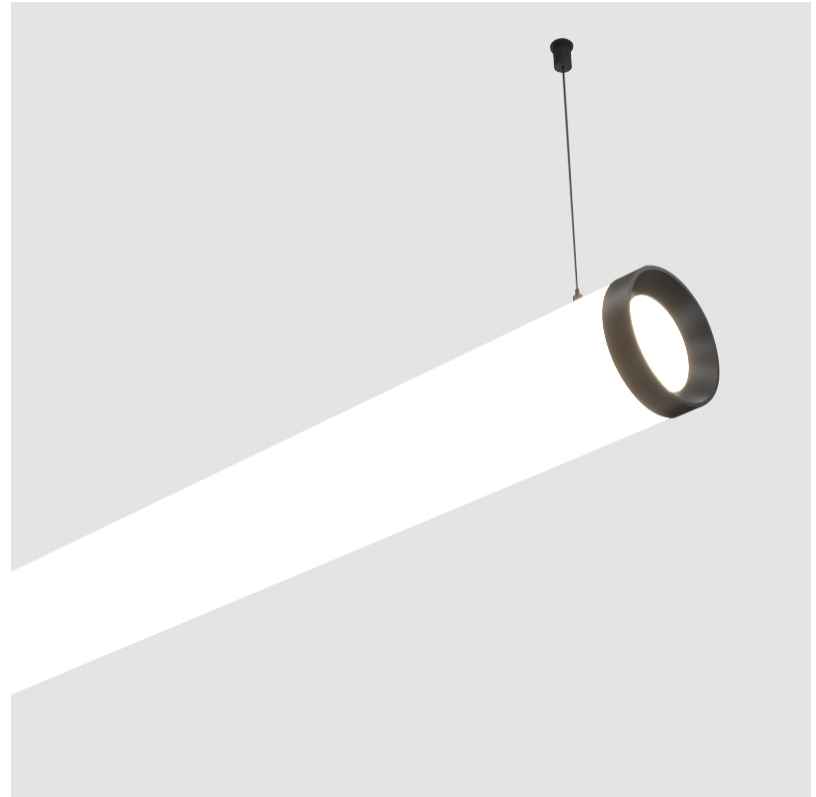

GENERAL

Series: Bunga Plus
Partner: Prolicht
Division: Architectural
Installation: Suspension
Product Type: Linear Profiles
Mounting Location: Ceiling

PHYSICAL

Shape: Cylinder
Length (mm): 2058
Length (in): 81
Width (mm): 115
Width (in): 4 1/2
Height (mm): 115
Height (in): 4 1/2
Max. Overall Height (mm): 2115
Max. Overall Height (in): 83 1/4
Weight (kg): 6.492
Weight (lbs): 14.312
Diffuser: [PMMA - Opal](#)
Fixture Finish: [SSR / BKV / CWI / CRY / HAB / UFT / ITA / RUA / FTG / MYG / LOD / PUS / FRO / FUP / KIA / POP / BLS / SPG / MEY / GOH / CHC / COM / ABZ / JAG / OBR / MOS / ROR](#)
Fixture Material: [PMMA / Aluminum](#)
Cable Details: [2000mm or 4000mm Transparent Cable](#)
Upon Request: [Cable colour - White / Black / Orange / Red](#)

ELECTRICAL

Lamp Type: LED (Zhaga Standard)
Input Wattage (W): 35
Total Output Wattage (W): 28 / 22.8 (3500K)
Dimming: [Non-Dimming / Phase Dimming (120Vac only) / 0-10V Dimming](#)
Driver Included: Yes
Driver Location: Integrated
Driver Type: Constant Current - 120 / 277Vac
Driver Class: Class 2
Input Voltage (V): 120 - 277
Constant Current (MA): 350 / 500 (3500K)

LED

Color Temperature (°K): [3000 / 3500 / 4000](#)
Max. Delivered Lumen (lm): 3870 / 4008 / 4090
CRI: >80 CRI
Lamp Life (hrs): 50000

OPTICAL

RATINGS AND CERTIFICATIONS

Certified By: Certified for North American Standards
IP rating: IP20