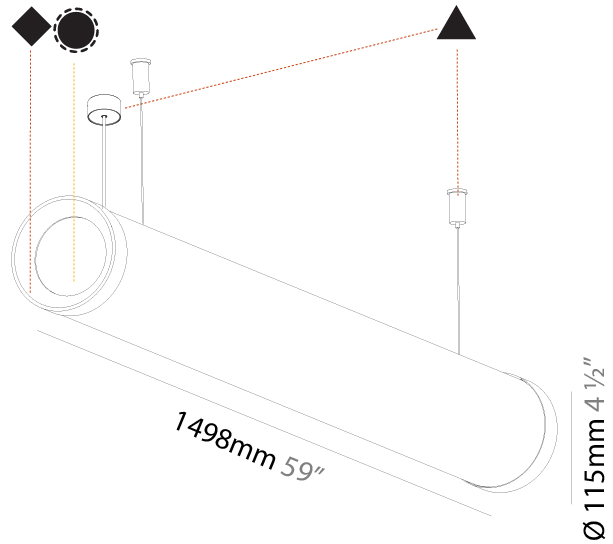

GENERAL

Series: Bunga Plus
Partner: Prolicht
Division: Architectural
Installation: Suspension
Product Type: Linear Profiles
Mounting Location: Ceiling

PHYSICAL

Shape: Cylinder
Length (mm): 1498
Length (in): 59
Width (mm): 115
Width (in): 4 1/2
Height (mm): 115
Height (in): 4 1/2
Max. Overall Height (mm): 2115
Max. Overall Height (in): 83 1/4
Weight (kg): 5.038
Weight (lbs): 11.106
Diffuser: PMMA - Opal
Fixture Finish: SSR / BKV / CWI / CRY / HAB / UFT / ITA / RUA / FTG / MYG / LOD / PUS / FRO / FUP / KIA / POP / BLS / SPG / MEY / GOH / CHC / COM / ABZ / JAG / OBR / MOS / ROR
Fixture Material: PMMA / Aluminum
Cable Details: 2000mm or 4000mm Transparent Cable
Upon Request: Cable colour - White / Black / Orange / Red

ELECTRICAL

Lamp Type: LED (Zhaga Standard)
Input Wattage (W): 25
Total Output Wattage (W): 20 / 16 (3500K)
Dimming: Non-Dimming / Phase Dimming (120Vac only) / 0-10V Dimming
Driver Included: Yes
Driver Location: Integrated
Driver Type: Constant Current - 120 / 277Vac
Driver Class: Class 2
Input Voltage (V): 120 - 277
Constant Current (MA): 350 / 500 (3500K)

LED

Color Temperature (°K): 3000 / 3500 / 4000
Max. Delivered Lumen (lm): 2770 / 2862 / 2920
CRI: >80 CRI
Lamp Life (hrs): 50000

OPTICAL

RATINGS AND CERTIFICATIONS

Certified By: Certified for North American Standards
IP rating: IP20