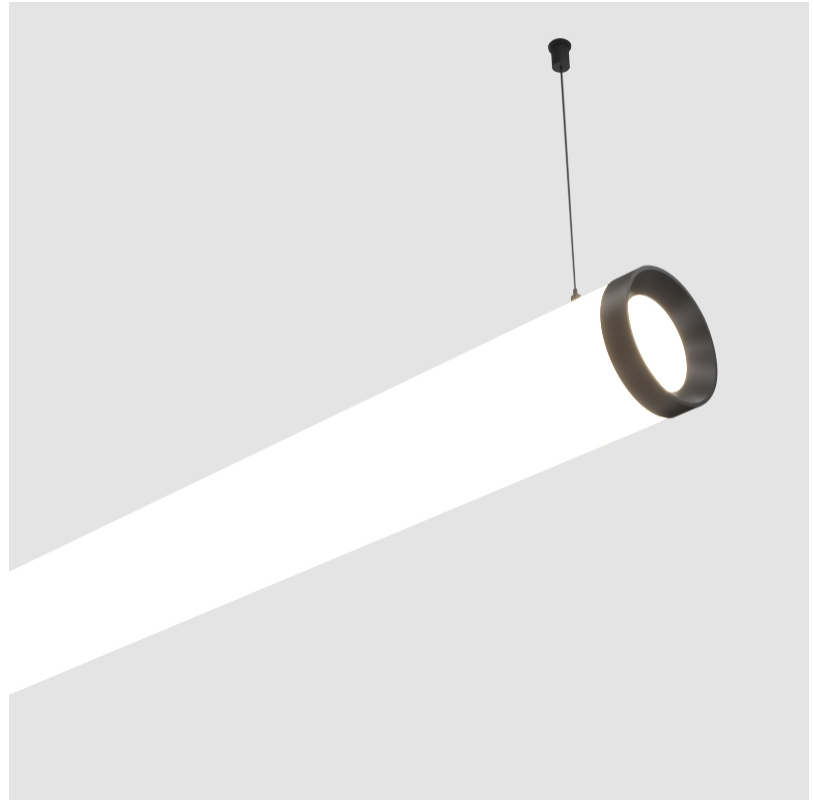

GENERAL

Series: Bunga Plus
Partner: Prolicht
Division: Architectural
Installation: Suspension
Product Type: Linear Profiles
Mounting Location: Ceiling

PHYSICAL

Shape: Cylinder
Length (mm): 1778
Length (in): 70
Width (mm): 115
Width (in): 4 1/2
Height (mm): 115
Height (in): 4 1/2
Max. Overall Height (mm): 2115
Max. Overall Height (in): 83 1/4
Weight (kg): 5.763
Weight (lbs): 12.705
Diffuser: PMMA - Opal
Fixture Finish: SSR / BKV / CWI / CRY / HAB / UFT / ITA / RUA / FTG / MYG / LOD / PUS / FRO / FUP / KIA / POP / BLS / SPG / MEY / GOH / CHC / COM / ABZ / JAG / OBR / MOS / ROR
Fixture Material: PMMA / Aluminum
Cable Details: 2000mm or 4000mm Transparent Cable
Upon Request: Cable colour - White / Black / Orange / Red

ELECTRICAL

Lamp Type: LED (Zhaga Standard)
Input Wattage (W): 30
Total Output Wattage (W): 24 / 19.2 (3500K)
Dimming: Non-Dimming / Phase Dimming (120Vac only) / 0-10V Dimming
Driver Included: Yes
Driver Location: Integrated
Driver Type: Constant Current - 120 / 277Vac
Driver Class: Class 2
Input Voltage (V): 120 - 277
Constant Current (MA): 350 / 400 (3500K)

LED

Color Temperature (°K): 3000 / 3500 / 4000
Max. Delivered Lumen (lm): 3320 / 3440 / 3510
CRI: >80 CRI
Lamp Life (hrs): 50000

OPTICAL

RATINGS AND CERTIFICATIONS

Certified By: Certified for North American Standards
IP rating: IP20